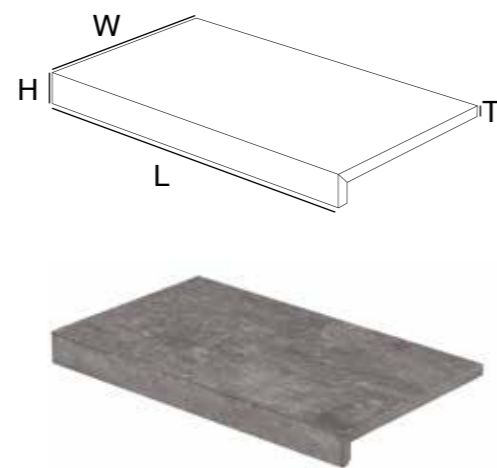

L coping

Copertina L

Abdeckplatt L

Couvertine L

U coping

Copertina U

Abdeckplatt U

Couvertine U